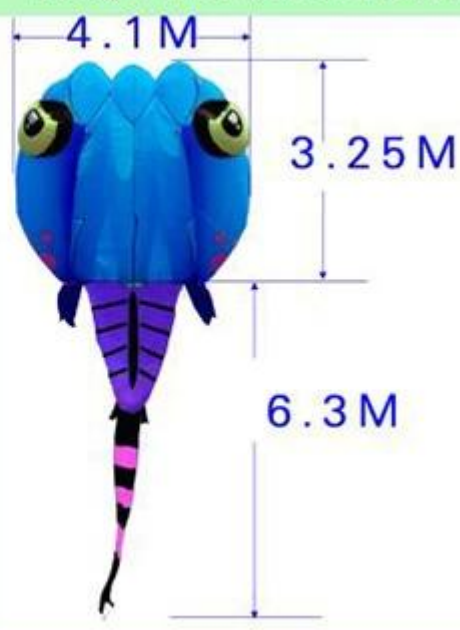

13 SQM TADPOLE SIZE SPEC