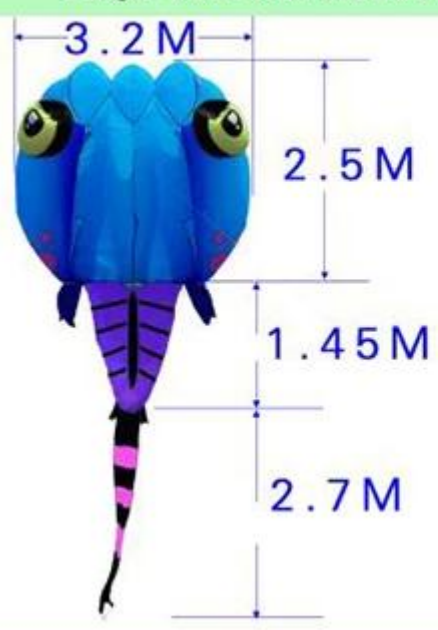

# KAIXUAN KITE

Professional to do kite

13

KITE	
area:	13sqm
color:	
material:	
weight:	> moq pantone
price:	5-7
speed:	5-28mp/h
moq:	1
term:	fob
payment:	t/c
description:	
oem/odm:	
certification:	sgs en71-1-2-3/ce
inspection:	veritas

# BLACK TADPOLE

# PURPLE TADPOLE

## 8 SQM TADPOLE SIZE SPEC